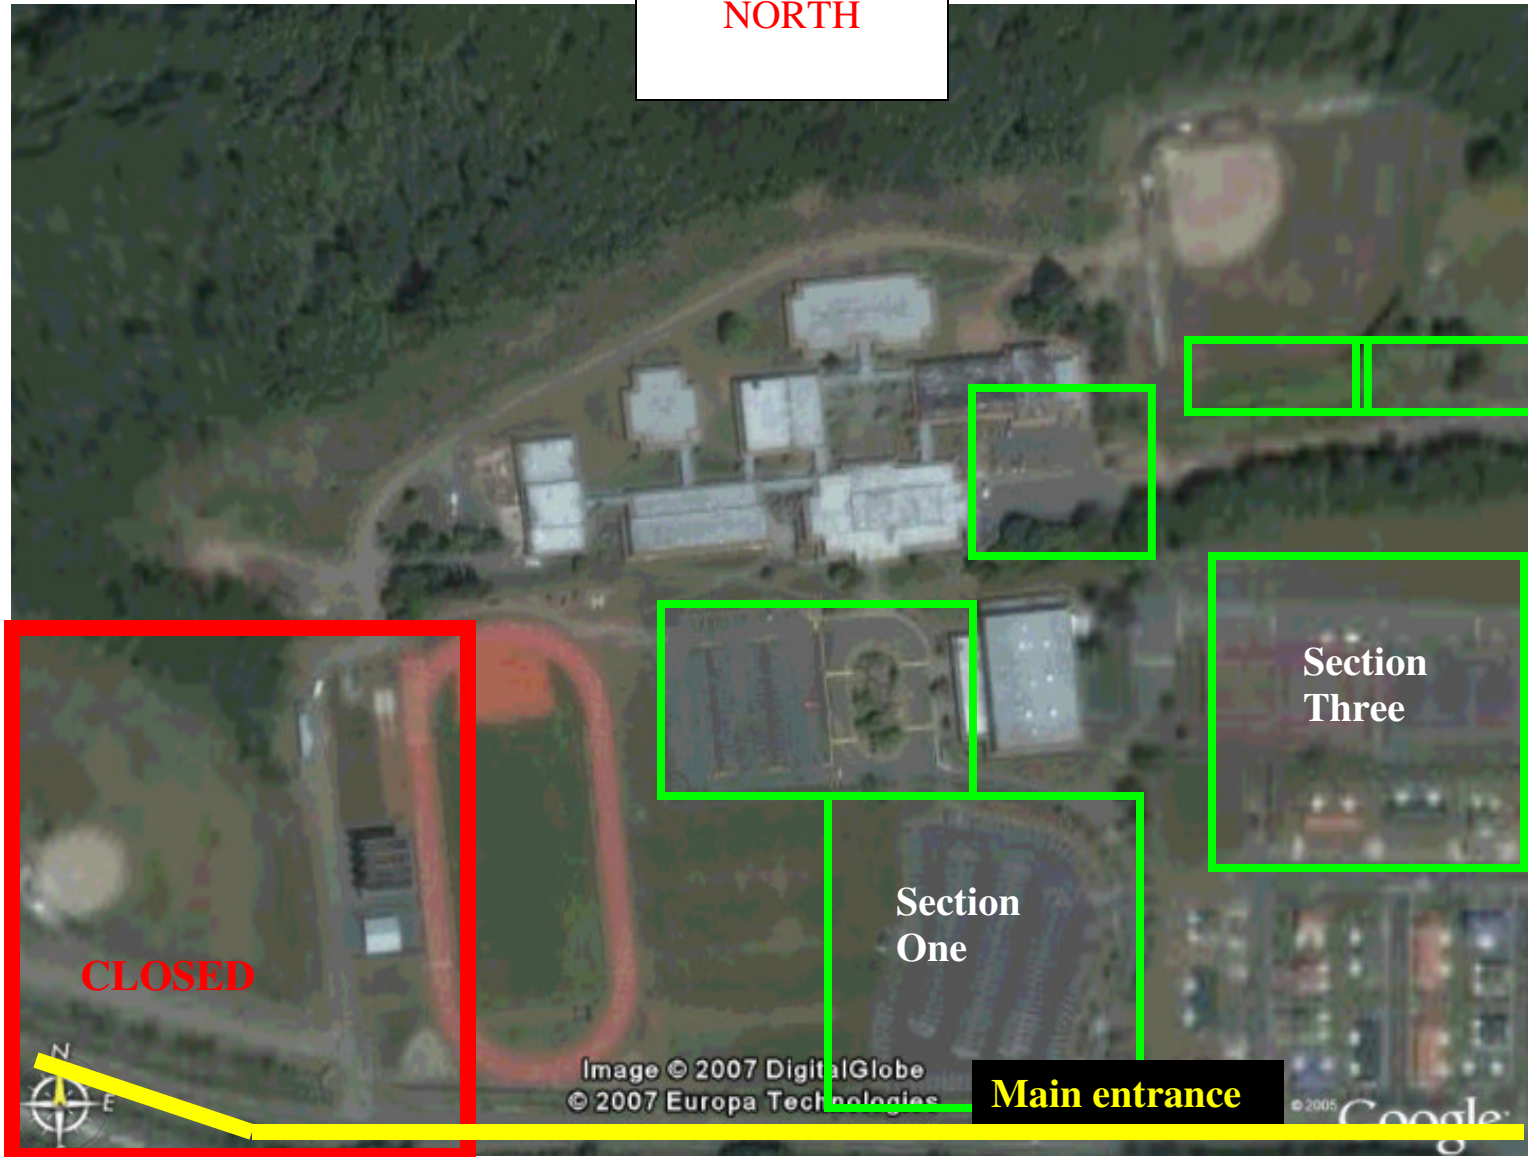

NORTH

CLOSED

Section Three

Section One

Main entrance

Grizzly Den Restaurant

West toward Ocean Shores

East toward Aberdeen /Olympia

The area in red (Gable Park) will be closed for all parking. Please do not park in this area; inform spectators traveling to the Hoquiam invite to not park behind the stadium.

The area in green is safe to park in. **Section One** is reserved for school buses, vans, and RVs. Overflow parking for buses/vehicles in **section three** – along the road or behind the tennis courts.